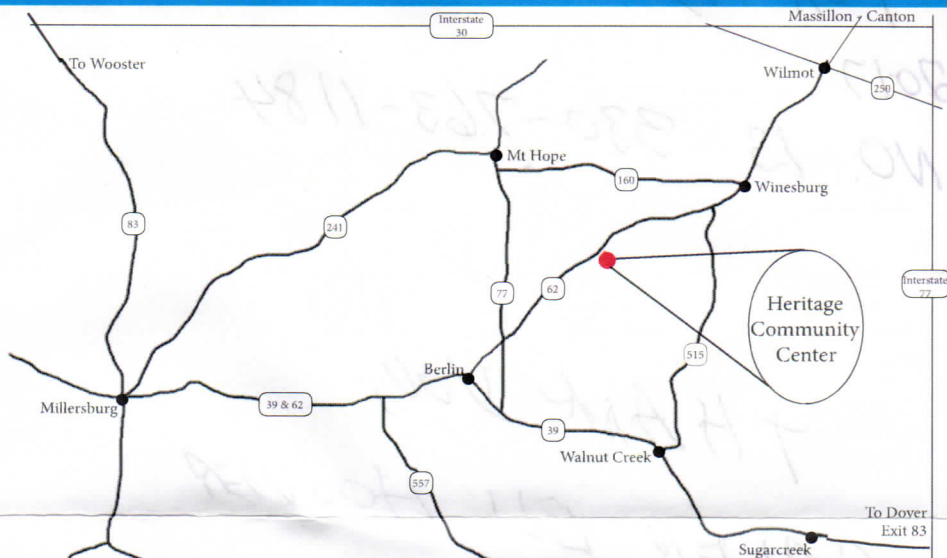

*(((Old Eli's!!!)))*®

TRAIN & TOY SHOW

EVERYONE WELCOME

TM

In Amish Country • Holmes County OH • Heritage Center • Rt 62 Between Berlin & Winesburg

October 21 2017 • 10 AM to 3 PM

\$5.00 Adults, Children under 12 Free

- Come See The Trains Run
- Running Layouts
- 150+ Tables
- Great Place to Get Christmas Gifts

NOTICE: All Dealers \$10.00 per table paid in advance, no refund, 150+ tables.  
Setup time: 5-8 PM on Fri. & 7-10 AM Sat. morning - Tear down time 3-6 PM.