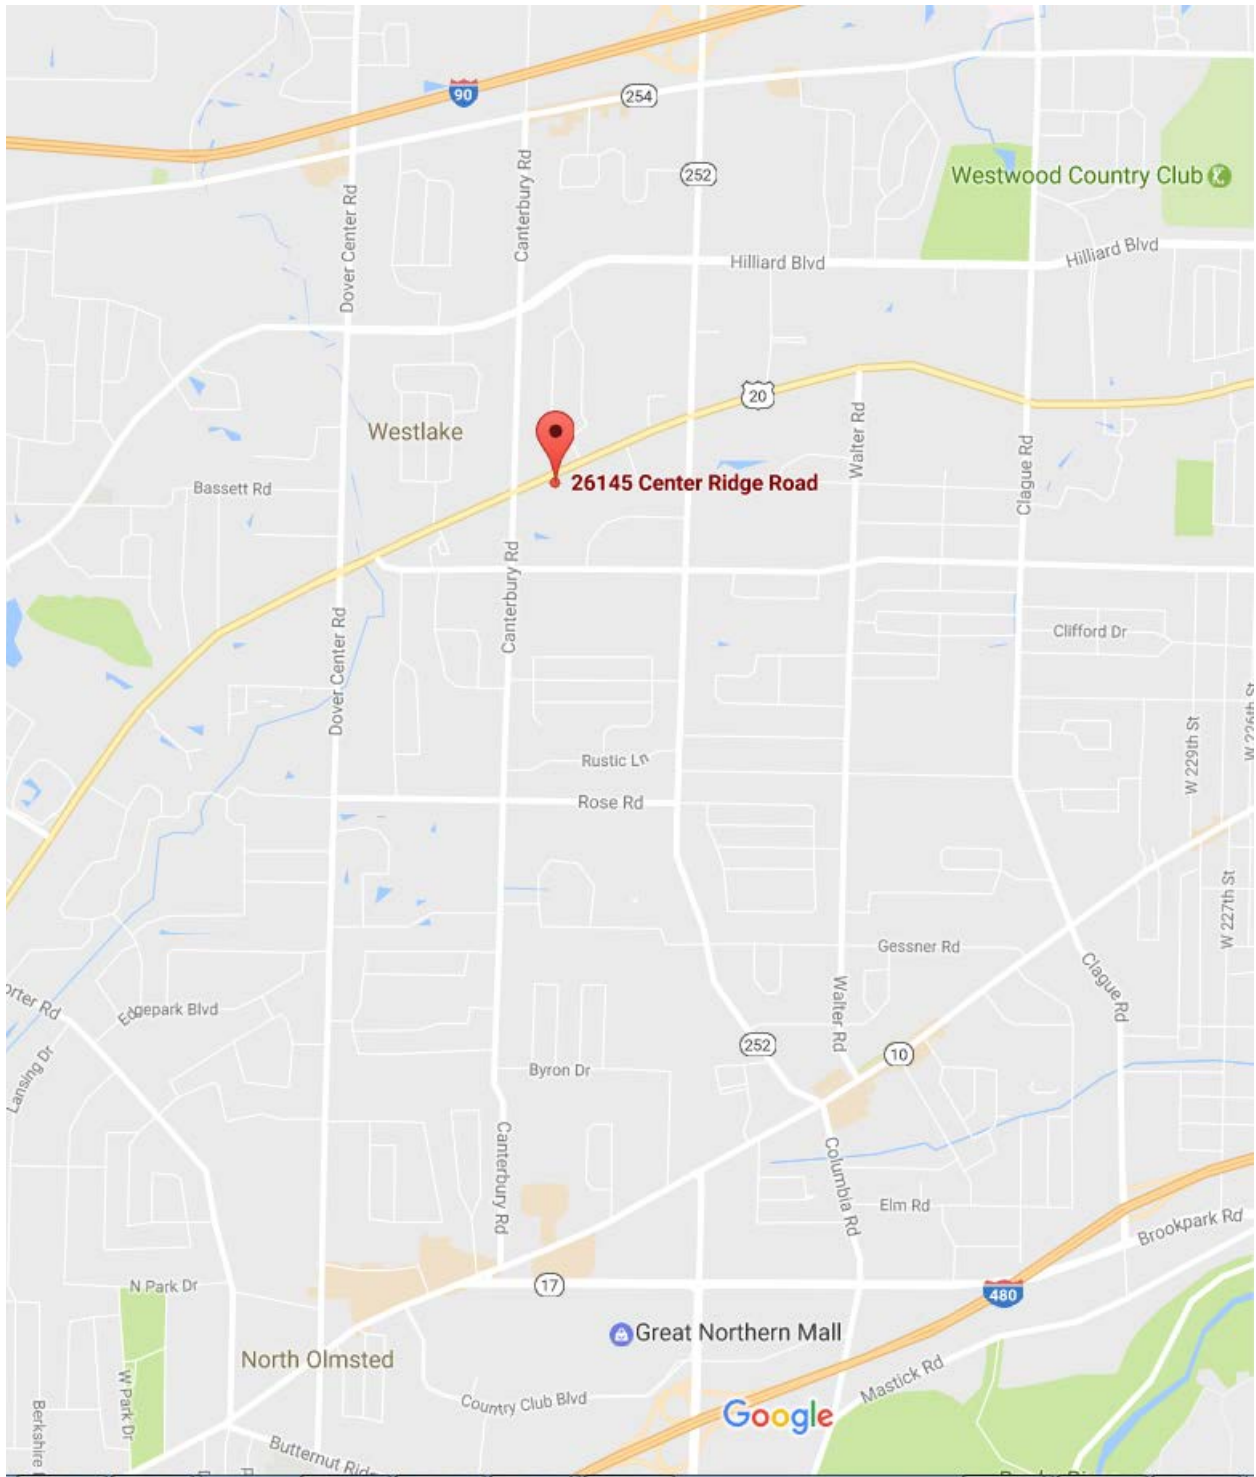

**Lorain County Chapter of the IPMS  
SPRING 2018  
Model and Toy Swap and Sale**

**Sunday  
April 8, 2018  
9 am to 2 pm**

**100's of model kits, die casts and toys available!**

**Westlake FOP Lodge  
(Rear of B-K Glass Window and Door)  
26145 Center Ridge Rd.  
Westlake, OH 44145**

From I-90 take the Columbia Rd Exit south to Center Ridge Rd – Rt. 20 and turn right (west) to 26145 Center Ridge which is on the left (south) side of street – behind B-K Glass Window and Door.

From I- 480 take the Great Northern exit and continue to Lorain Rd. Turn right and proceed to Columbia Rd. turn left and continue north to Center Ridge Rd – Rt. 20 and turn left (west) to 26145 Center Ridge which is on the left (south) side of street – behind B-K Glass Window and Door.