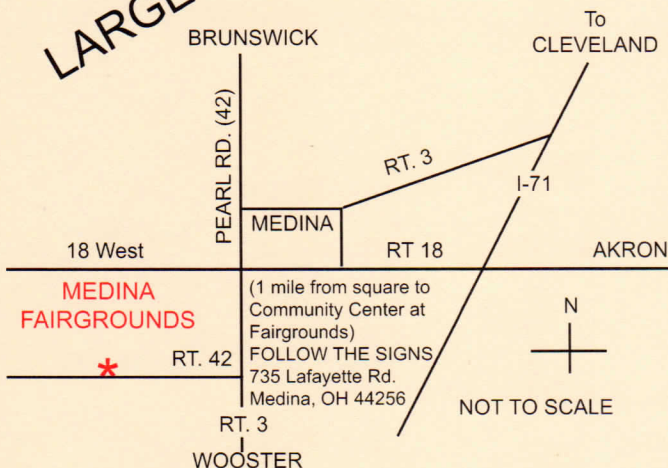

2018

MEDINA MODEL RAILROAD & TOY SHOWS

SUNDAY - FEBRUARY 4th
SUNDAY - APRIL 8th
SUNDAY - OCTOBER 28th

CHRISTMAS XTRAVAGANZA
SUNDAY DECEMBER 2nd

~ ~ **NEW HOURS 9 AM TO 3 PM** ~ ~

MEDINA COUNTY COMMUNITY CENTER
(Medina Fairgrounds)
Medina, Ohio

MEMORABILIA

FOR ADDITIONAL INFORMATION
WRITE, CALL or **VISIT OUR WEBSITE**

LARGE PARKING AREA

ADDRESS
Conrad & Dowdell Productions, Inc.
9047 Kennard Rd., Lodi, OH 44254
330 / 948-4400 Day of Show 330-722-9363
www.conraddowdell.com

TABLES

\$30 Day Show - \$25 if prepaid by Wednesday before show!

SET-UP

Night Before Show 4 p.m. to 8 p.m.
Day of Show - **7 a.m. to 9 a.m. ~ ~ New Hours**

Door Prizes • Food & Drink

ADMISSION

Adults \$6.00 • Children under 12 FREE