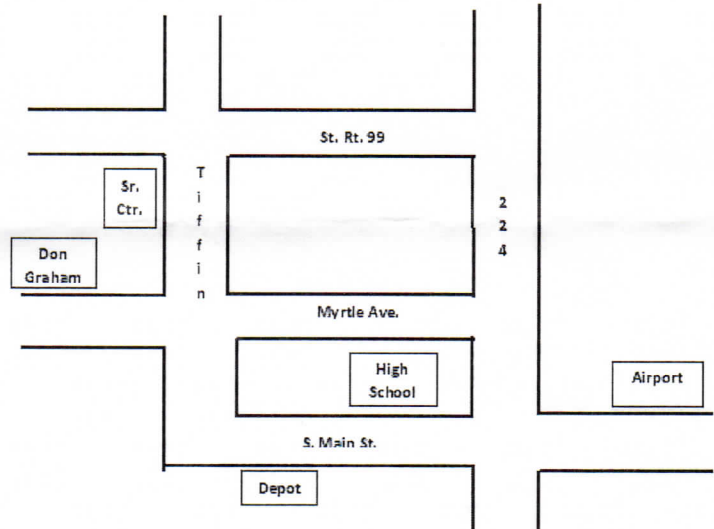

Food Vendors, Bounce House, M&M Train Ride, Speeders, Erie Metro Line Steamers, Displays at Don Graham's office

Senior Center:

Model Layouts, The Hobo Group, The Suitcase Train Layout, The Ashland Group, Catering by the Senior Center

Willard High School

Model Train Vendors, Many train layouts, Snack Bar

Willard Depot

Outside Displays, Vendors, B&O Historical Society, Layouts, Tom Dupee explaining the History of Willard

Display Locations Map