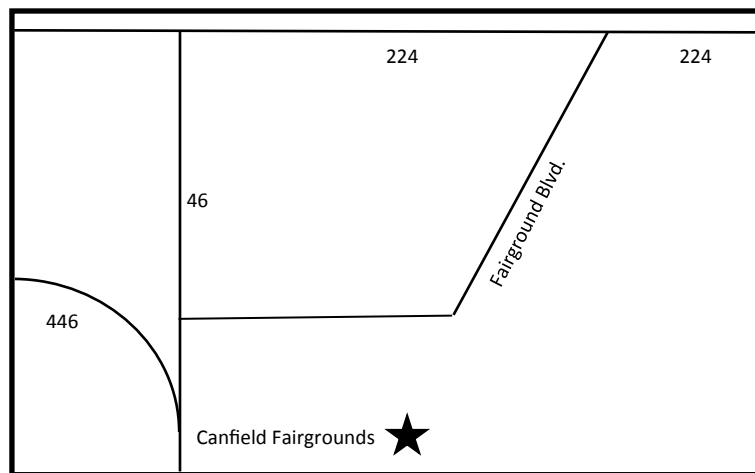

Canfield Train & Toy Show

Saturday, September 21, 2019

10:00AM – 3:00PM

Admission: Adults \$5.00 • Children 12 and under FREE

Featuring:

New and old trains, parts, repair manuals, price guides, books, etc.
Train videos, model building supplies, and kits.
Lionel, American Flyer, MTH, Williams, Weaver, LGB
O, S, HO, N, Z & Large Scale
Toys of all types = old and new!

Canfield Fairgrounds
7265 Columbiana – Canfield Rd
Canfield, Ohio 44406

Rules for Dealers:

- Dealers will set up between 7:00AM and 9:45AM
- Dealers will accept full responsibility for any injuries or less to them or their property while attending the show. Dealers expressly release the promoters (Woolman Stock Farm LLC) and The Canfield Fair from any liability and agree to hold promoters harmless therefore.
- All monies will be refunded for each show that a dealer is unable to attend because of illness or vehicular problems. If unable to attend because of any other reason, the dealer must let Woolman Stock Farm LLC know one week prior to the show in writing
- There is to be nothing attached to the walls.
- If for any reason the show is cancelled, all sums will be refunded.
- All boxes and storage material must be placed directly under the tables. NO loose material is to be left in the aisles or unattended. Electricity is available if ordered in advance.
- All loading and unloading of material, exhibits, and etc. are to be done at the designated entrance
- No "Pack-Up" before 3PM
- Sale of food by dealer is prohibited.