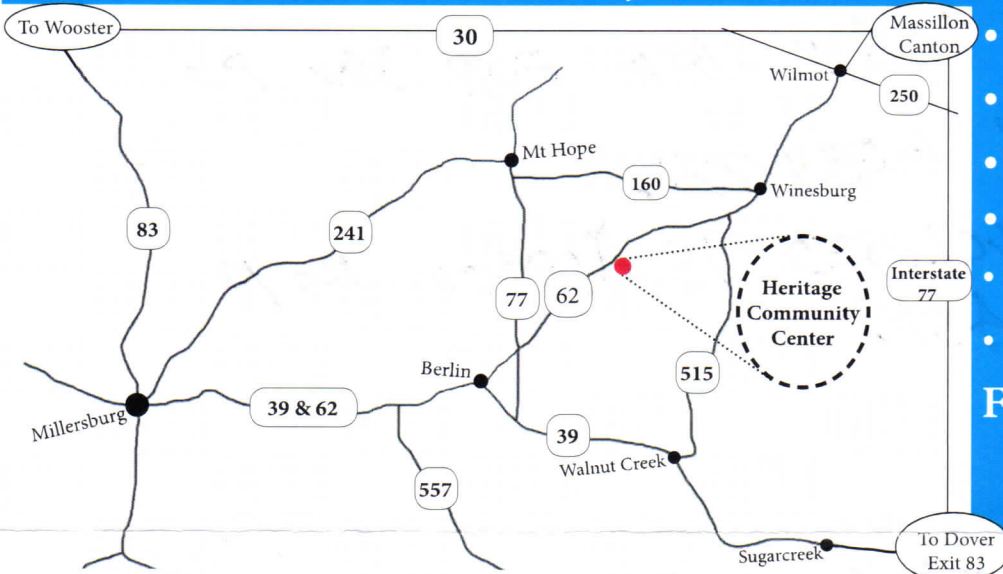

(((Old Eli's!!!)))®

TRAIN & TOY SHOW

EVERYONE WELCOME

TM

In Amish Country • Holmes County OH • **Heritage Center** • Rt 62 Between Berlin & Winesburg
3558 SR 62 • Millersburg OH 44654

October 19 2019 • 10 AM to 3 PM
\$5.00 Adults, Children under 12 Free

- Come See The Trains Run
- Running Layouts
- 150+ Tables
- Great Place to Get Christmas Gifts
- Busses Welcome
- Toy Dealers and Train Dealers Welcome

For more Info: Please Call
Galen Hoover
330-763-1184