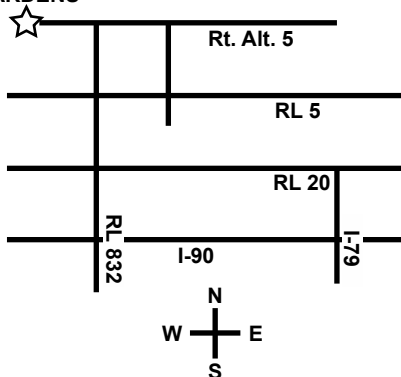

DOOR PRIZE

---ADMISSION---

Adults --- **$5.00** Senior Citizens & Students 12-18 --- **$4.00**

Under 12 accompanied by an adult --- *FREE*

RAINBOW GARDENS