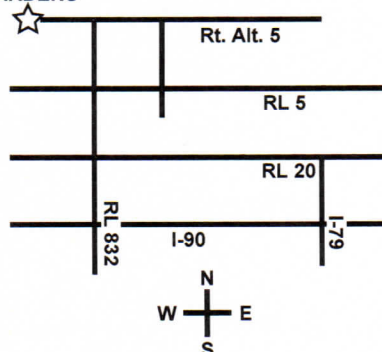

DOOR PRIZE

---ADMISSION---

Adults --- **$5.00** Senior Citizens & Students 12-18 --- **$4.00**

Under 12 accompanied by an adult --- *FREE*

RAINBOW GARDENS