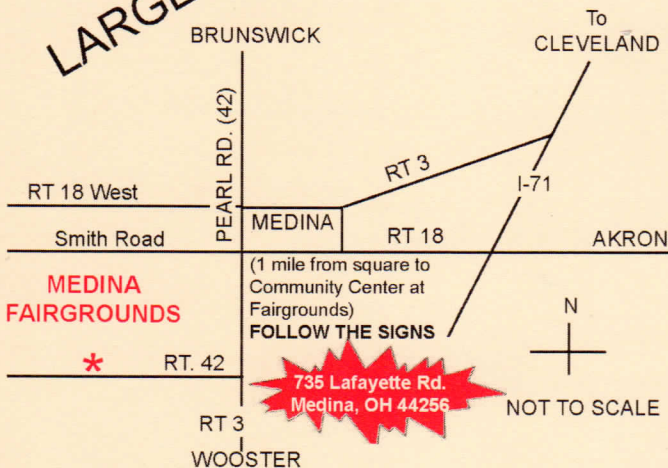

2023

MEDINA MODEL RAILROAD & TOY SHOWS

SUNDAY - FEBRUARY 5th

SUNDAY - APRIL 2nd

SUNDAY - OCTOBER 29th

CHRISTMAS **X**TRAVAGANZA
SUNDAY DECEMBER 3rd

~ ~ **NEW HOURS 9 AM TO 3 PM** ~ ~
MEDINA COUNTY COMMUNITY CENTER
(Medina Fairgrounds)
Medina, Ohio

MEMORABILIA

FOR ADDITIONAL INFORMATION
WRITE, CALL or **VISIT OUR WEBSITE**

LARGE PARKING AREA

ADDRESS

Conrad & Dowdell Productions, Inc.
9047 Kennard Rd., Lodi, OH 44254
330 / 948-4400 Day of Show 330-722-9363
www.conraddowdell.com

TABLES

\$30 Day Show - \$25 if prepaid by Wednesday before show!

SET-UP

Night Before Show 4 p.m. to 8 p.m.

Day of Show - **7 a.m. to 9 a.m.** ~ ~ **New Hours**

Door Prizes • Food & Drink • ATM on Site

ADMISSION

Adults \$7.00 • Children under 12 FREE