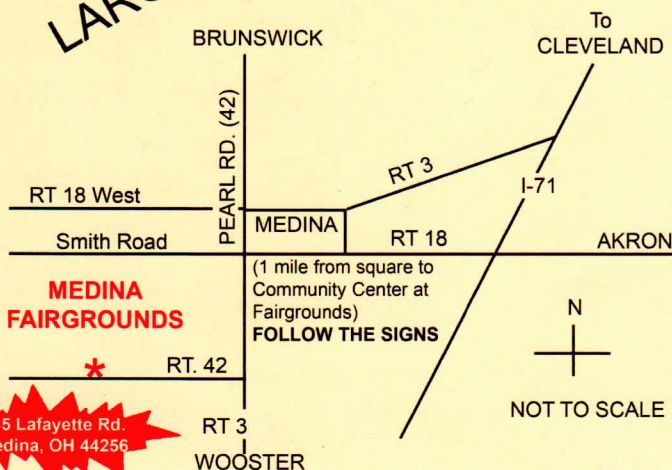

Must Call for Table Reservations

8' TABLES $35

$30 if prepaid by **Wednesday** before event

SET-UP

Saturday Night Before Show **4 p.m. to 8 p.m.**

Day of Show - **7 a.m. to 9 a.m.**

Door Prizes • Food & Drink • ATM on Site

ADMISSION

Adults $8.00 • Children under 12 FREE

FOR ADDITIONAL INFORMATION VISIT

WWW.CONRADDOWDELL.COM

— — Office Mailing Address Only — —
Conrad & Dowdell Productions, Inc.
9047 Kennard Rd., Lodi, OH 44254
330 / 948-4400
www.conraddowdell.com

LARGE PARKING AREA