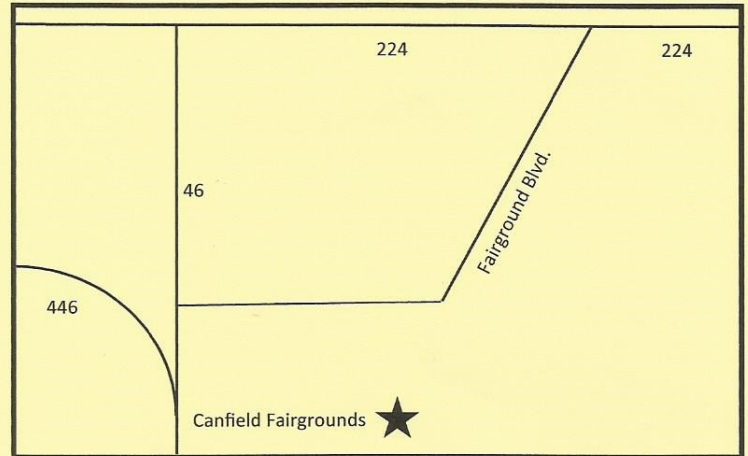

Canfield Fairgrounds
7265 Columbiana – Canfield Rd
Canfield, Ohio 44406

Rules for Dealers:

1. Dealers will set up between 6:00AM and 9:45AM
2. Dealers will accept full responsibility for any injuries or less to them or their property while attending the show. Dealers expressly release the promoters (Woolman Stock Farm LLC) and The Canfield Fair from any liability and agree to hold promoters harmless therefore.
3. All monies will be refunded for each show that a dealer is unable to attend because of illness or vehicular problems. If unable to attend because of any other reason, the dealer must let Woolman Stock Farm LLC know one week prior to the show in writing
4. There is to be nothing attached to the walls.
5. If for any reason the show is cancelled, all sums will be refunded.
6. All boxes and storage material must be placed directly under the tables. NO loose material is to be left in the aisles or unattended. Electricity is available if ordered in advance.