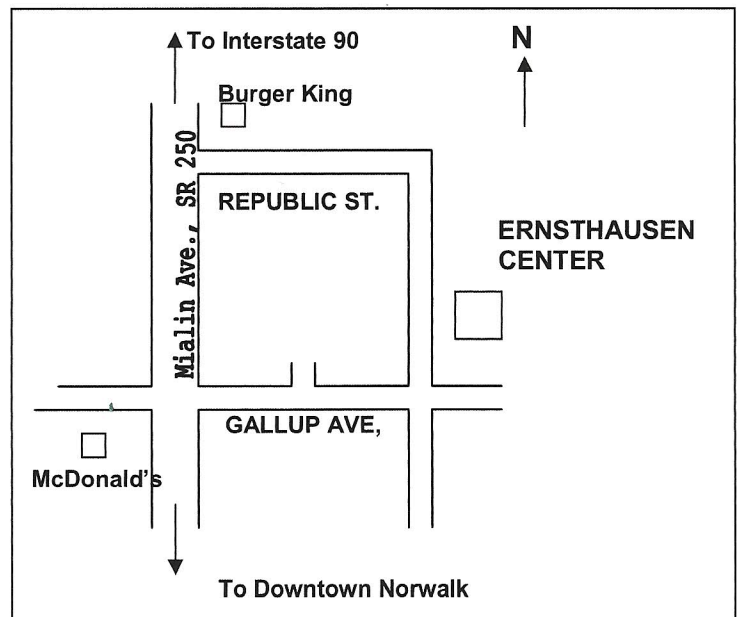

NORWALK'S NEWEST MODEL TRAIN And TOY SHOW With SWAP MEET

SUNDAY, OCTOBER 22, 2017, 10:00am –3:00PM

Sponsored by: **LAKE ERIE & SOUTHERN RAILROAD**

Norwalk's Newest & Largest Model Railroad Club

Promoting the Interest of Model Railroading and the History of American Railroads

Location: **ERNSTHAUSEN CENTER**

City of Norwalk Parks and Recreation
100 Republic St., Norwalk, Ohio

ADMISSION:
\$5.00 PER PERSON
10 Yrs. and under Free

FREE PARKING

VENDOR RESERVATION FORM

Name: _____

Address: _____

Checks or Money Orders to:

Lake Erie & Southern Model RR Club

7 Justin Dr., Norwalk, Ohio 44857

Contact: Larry Noftz (419) 681-2563

**MODEL TRAINS- ALL SCALES
OPERATING LAYOUTS & DISPLAYS
ACCESSORIES, STRUCTURES, KITS, BOOKS,
TOYS AND MORE**