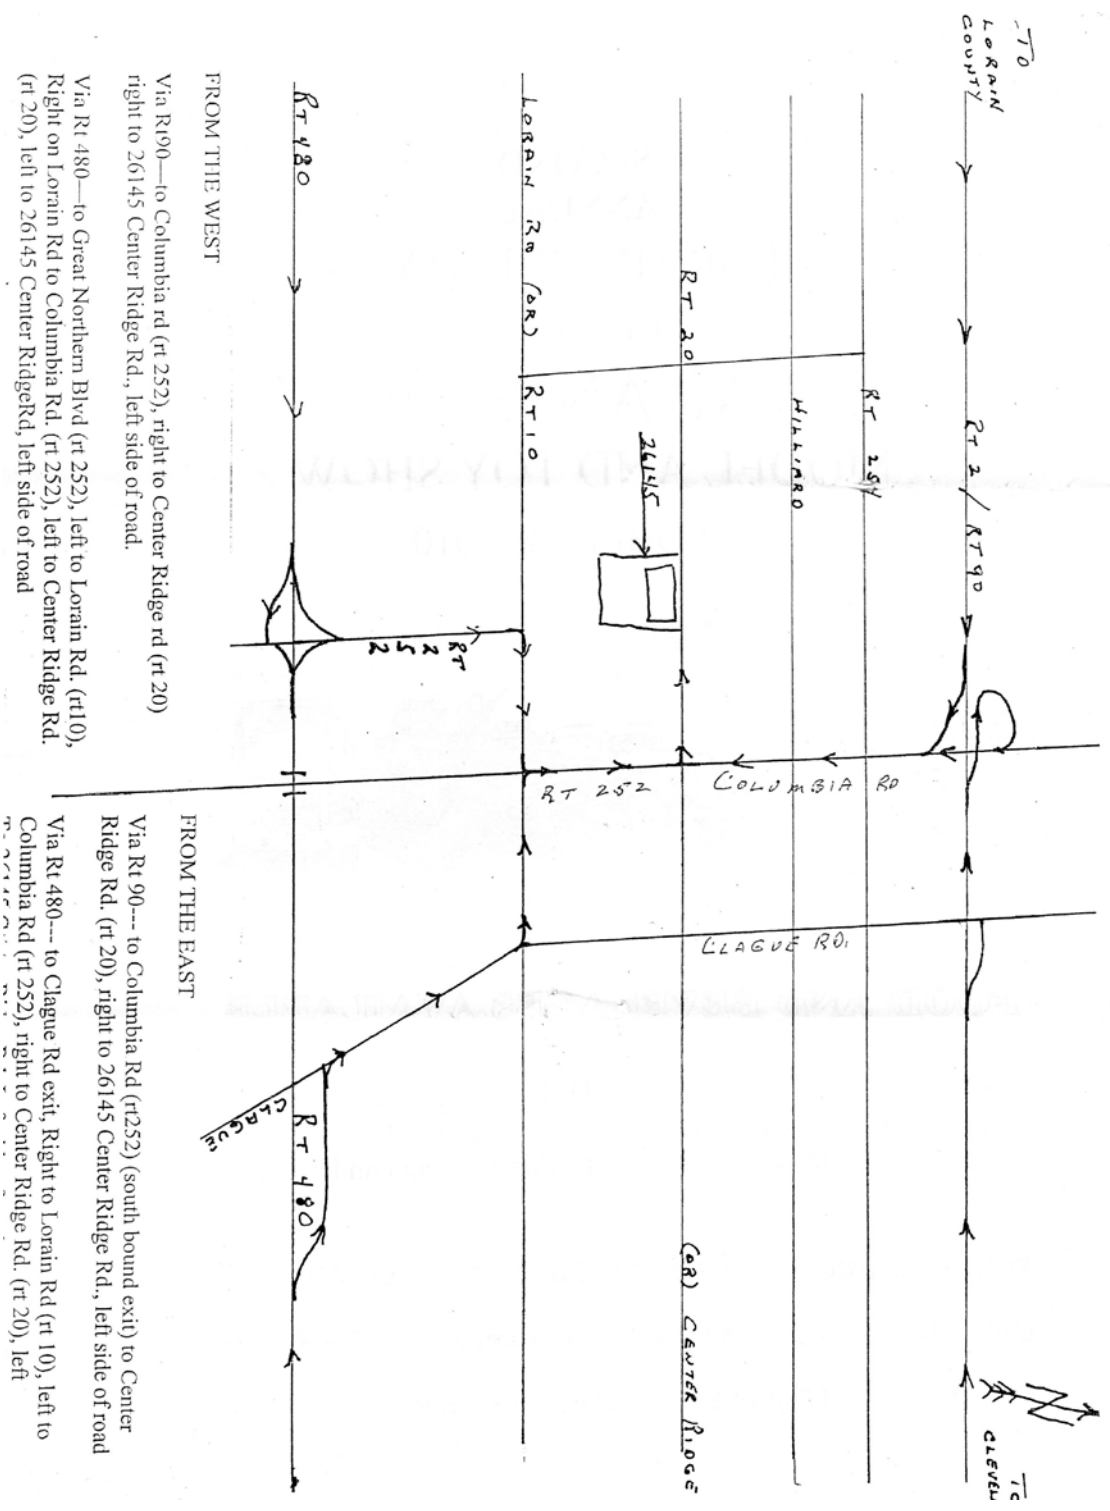

**Lorain County Chapter of the IPMS
SPRING 2017
Model and Toy Swap and Sale**

**Sunday
April 9, 2017
9 am to 3 pm**

100's of model kits, die casts and toys available!

**Westlake FOP Lodge
(Rear of B-K Glass Window and Door)
26145 Center Ridge Rd.
Westlake, OH 44145**

**\$3 Admission
\$10 Table Rental**

For more info call: Stu Purvis (440)960-1540 or email stu_purvis@roadrunner.com

SEE MAP ON REVERSE SIDE

FROM THE WEST

FROM THE EAST

Via Rt 480—to Great Northern Blvd (rt 252), left to Lorain Rd. (rt 10), right to 26145 Center Ridge Rd., left side of road.

Via Rt 90—to Columbia Rd (rt 252) (south bound exit) to Center Ridge Rd. (rt 20), right to 26145 Center Ridge Rd., left side of road

Via Rt 480—to Lorain Rd (rt 10), left to Center Ridge Rd. (rt 20), left to 26145 Center Ridge Rd., left side of road

Via Rt 480—to Clague Rd exit, Right to Lorain Rd (rt 10), left to Columbia Rd (rt 252), right to Center Ridge Rd. (rt 20), left