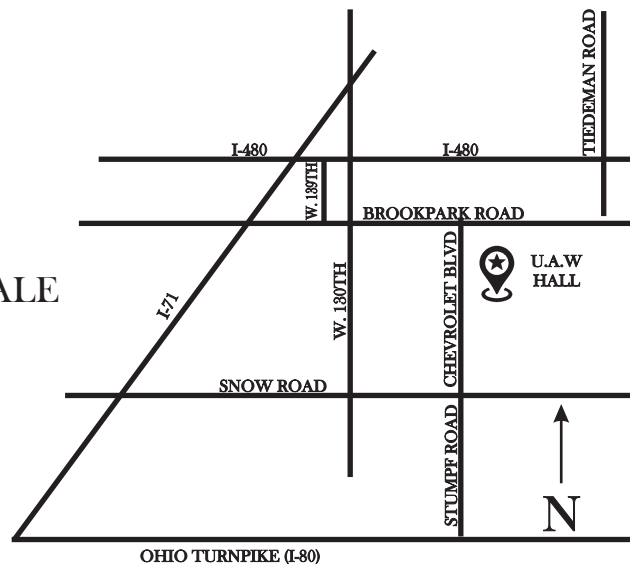

The Great Lakes Division
TRAIN COLLECTORS ASSOCIATION

Winter of 2018
TRAIN MEET

Saturday, January 27, 2018

U.A.W. HALL (Parma)
5615 Chevrolet Blvd.
Cleveland, Ohio 44130

- FREE PARKING
- GROUND-LEVEL ENTRANCE
- GOOD LIGHTING
- WIDE AISLES
- ALL SCALES: O, S, HO, N, Z & LARGE SCALE
- NEW AND OLD TRAINS
- PARTS, REPAIR MANUALS, PRICE GUIDES, BOOKS, ETC.
- TRAIN VIDEOS
- MODEL BUILDING SUPPLIES AND KITS
- LIONEL, AMERICAN FLYER, MTH, WILLIAMS, WEAVER
- 175+ TABLES
- REFRESHMENTS AVAILABLE!

LOCATION

DIRECTIONS

All TCA National Rules will be enforced.

ADMISSION \$6.00 Each, \$8.00 Family
Children Free

Open to the Public 10 am - 3 pm

For Meet Information Contact Ed Mularz:
(440) 665-0882

emularz1124@aol.com

www.greatlakesTCA.com

From Northeast

I-90 to I-71 Southwest to W 130th, to
Brookpark Road to Chevrolet Blvd.

From Southeast

Ohio Turnpike to I-71 North to Snow Rd.
to Chevrolet Blvd.

From East

422 West to I-480 West to Tiedeman Road to
Brookpark Road To Chevrolet Blvd.

From West

I-480 East to W. 139th Street Exit to
Brookpark Road to Chevrolet Blvd.